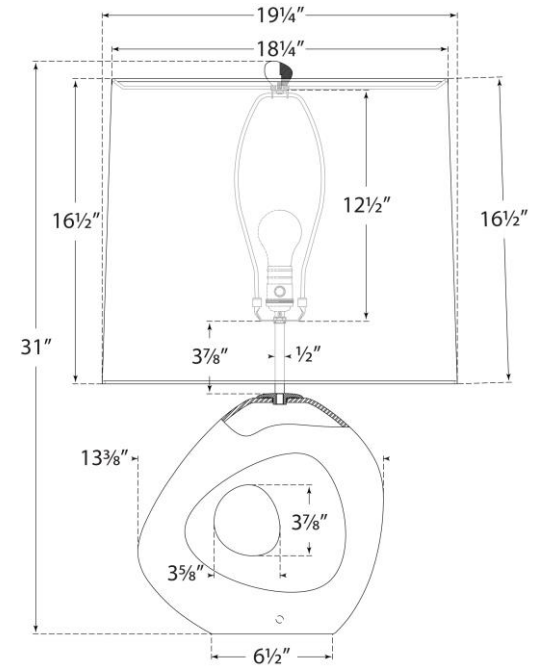

TEAR SHEET

Paco Large Table Lamp

Item # ARN 3640MWT-L

Designer: AERIN

Height: 31"

Width: 19.25"

Base: 3.75" x 6.5" Oval

Finishes: MWT

Shade Treatments: L

Shade Details: 18.25" x 19.25" x 16.5"

Socket: E26 Dimmer

Wattage: 100 A19

Weight: 15 Pounds

Note: Reactive Ceramic Glazes Will Vary in Color and Texture

Front View