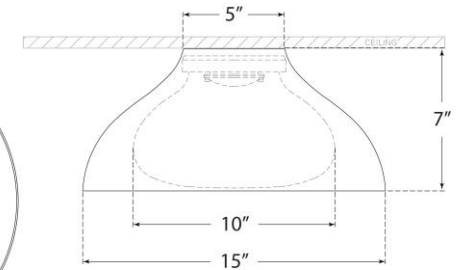

TEAR SHEET

Agnes 15" Flush Mount

Item # ARN 4350PW-SWG

Designer: AERIN

Height: 7"

Width: 15"

Canopy: 5" Round

Finishes: BSL, G, MBK, PW

Glass Options: SWG

Lightsource: Dedicated LED

Wattage: 15w (1300lm)

Weight: 5 Pounds

Bottom View

Side View