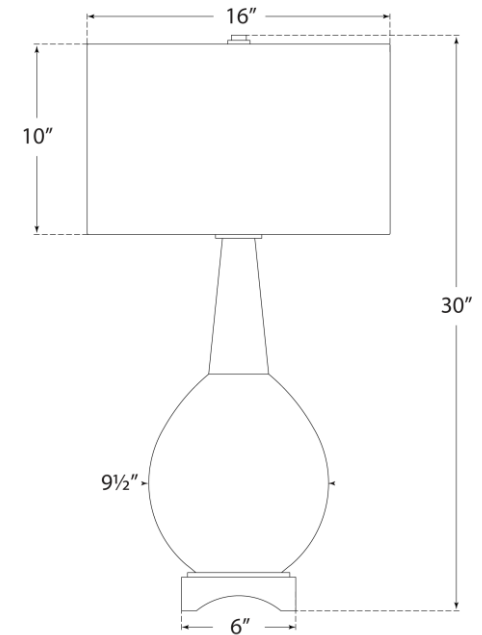

TEAR SHEET

Antoine Large Table Lamp

Item # JN 3605IVO-L

Designer: Julie Neill

Height: 30"

Width: 16"

Base: 6" Square

Finishes: IVO, MBB, PLB

Shade Treatments: L

Shade Details: 16" x 16" x 10"

Socket: E26 Dimmer

Wattage: 100 A19

Weight: 12 Pounds

Note: Reactive Ceramic Glazes Will Vary in Color and Texture

Front View