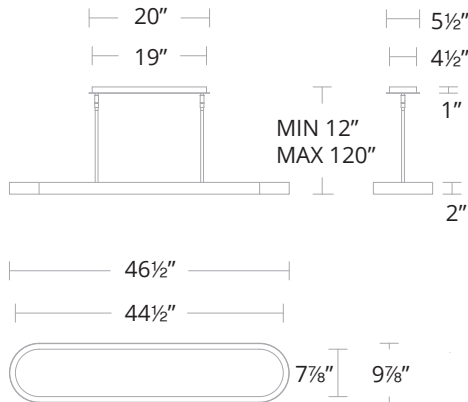

LINE DRAWING

SPECIFICATIONS

CRI	90
Dimming	ELV, 0-10V, TRIAC
Standards	ETL/cETL, Damp

REPLACEMENT PARTS

- RPL-ROD-IN06-AB-01 - 6" Rod (AB)
- RPL-ROD-IN12-AB-01 - 12" Rod (AB)
- RPL-ROD-IN06-BK-01 - 6" Rod (BK)
- RPL-ROD-IN12-BK-01 - 12" Rod (BK)

Model	Size	LED Color Temp	Finish	Voltage	Wattage	Weight	LED Lumens	Delivered Lumens
BPD83247	46"	3000K/3500K/4000K	AB Aged Brass BK Black	120-277V	45W	28 lb	5120	750

Example: BPD83247-AB