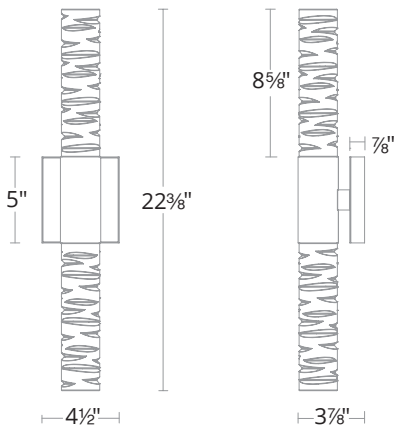

Project: _____
 Location: _____
 Fixture Type: _____
 Catalog Number: _____

AVAILABLE FINISHES

PN: Polished Nickel

DESCRIPTION

Appealing to your sensibility, this sculpted optic crystal design evokes a dimensional look of fluidity. Two clear cylinder touched by a little grace. Robust functional downlight for illuminating surfaces below. Matching pendant and sconce also available.

FEATURES

- Built-in color temperature adjustability switch from 3000K/3500K/4000K at time of installation
- Can be mounted on wall in all orientations
- Proprietary 120V/277V driver concealed within canopy

LINE DRAWING

SPECIFICATIONS

CRI	90
Dimming	ELV, TRIAC
Standards	ETL/cETL, Damp, Title 24, ADA

REPLACEMENT PARTS

- RPL-GLA-14222 - V-cut Crystal

Model	Size	LED Color Temp	Finish	Voltage	Wattage	Weight	LED Lumens	Delivered Lumens
BWS14222	22"	3000K/3500K/4000K	PN Polished Nickel	120/277V	28W	10 lb	1444	1076