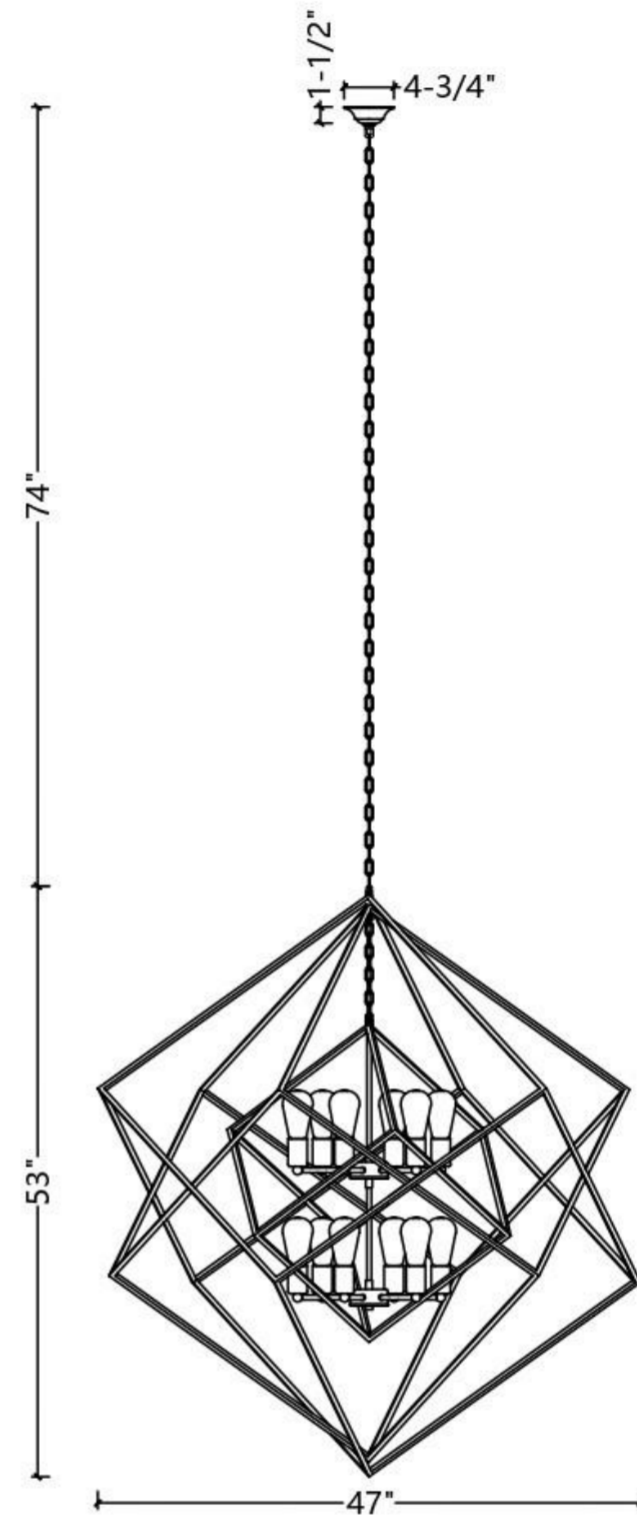

ITEM NO  
C1070-12AB/BK

**SPECIFICATION DETAILS**

Finish	Aged Brass/Black
Fixture Dimension	Dia47" x H53"
Light Source	Medium base E26
Wattage	12 X Max E26/60W
Voltage	120V
Height adjustable	Yes
Location	Dry
Chain length	74" Max.
Warranty	1 year fixture warranty
Canopy dimensions	W4-3/4" x H1-1/2"