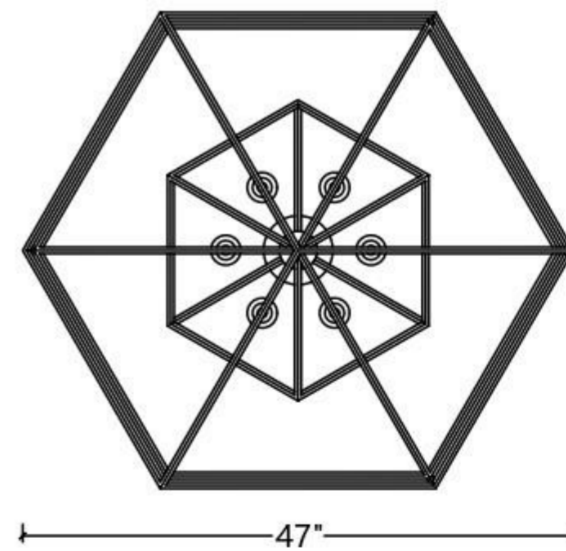

ITEM NO  
C1070-12AB/BK

**SPECIFICATION DETAILS**

Finish	Aged Brass/Black
Fixture Dimension	Dia47" x H53"
Light Source	Medium base E26
Wattage	12 X Max E26/60W
Voltage	120V
Height adjustable	Yes
Location	Dry
Chain length	74" Max.
Warranty	1 year fixture warranty
Canopy dimensions	W4-3/4" x H1-1/2"