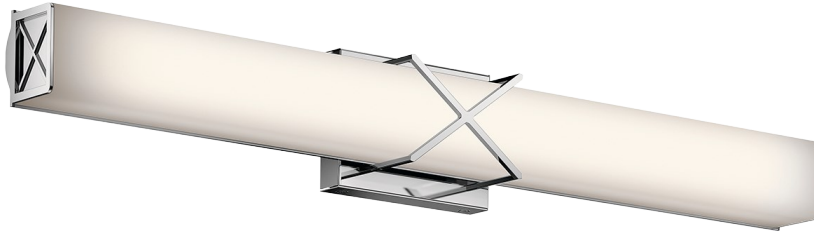

**Trinsic Collection**  
**Trinsic 32" LED Bath Light CH**  
 45658CHLED (Chrome)

Project Name: \_\_\_\_\_  
 Location: \_\_\_\_\_  
 Type: \_\_\_\_\_  
 Qty: \_\_\_\_\_  
 Comments: \_\_\_\_\_

**Dimensions**

Height	4.50"
Length	3.50"
Width	32.00"

**Ordering Information**

Product ID	45658CHLED
Finish	Chrome
Collection	Trinsic Collection

**Dimensions**

Extension	3.50"
Height from center of Wall opening	2.25"
Base Backplate	4.25 X 6.00
Weight	1.00 LBS

**Photometrics**

Kelvin Temperature	3000 K
Color Rendering Index	90

**Specifications**

Material	Steel
Diffuser Description	Satin Etched White

**Electrical**

Dimmable	Yes
Dimmable Notes	This LED is compatible with most standard incandescent dimmers, LED dimmers, and electronic low voltage dimmers. For more information, go to <a href="http://Kichler.com/dimming">Kichler.com/dimming</a> .
Voltage	120 V
Input Voltage	Single(120)