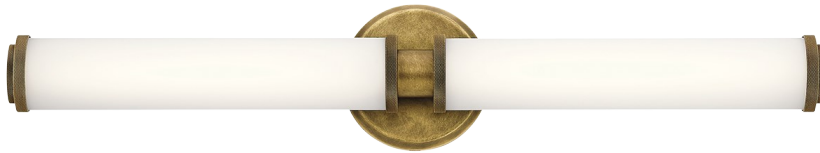

Indeco Collection
Indeco Linear Bath 27 inch LED NBR
45685NBRLED (Natural Brass)

Project Name: _____
Location: _____
Type: _____
Qty: _____
Comments: _____

Dimensions

Height	5.00"
Width	27.00"

Ordering Information

Product ID	45685NBRLED
Finish	Natural Brass
Available Finishes	NBR, PN
Collection	Indeco Collection

Dimensions

Extension	3.75"
Height from center of Wall opening	2.50"
Base Backplate	5.00 DIA
Weight	3.00 LBS

Photometrics

Kelvin Temperature	3000 K
Color Rendering Index	90

Specifications

Material	Aluminum
Diffuser Description	Satin Etched White

Electrical

Dimmable	Yes
Voltage	120 V

Qualifications

Safety Rated	Damp
Energy Star	Yes
ADA Compliant	Yes
Expected Life Span	40000 Hours
Warranty	www.kichler.com/warranty

Primary Lamping

Light Source	LED
Lamp Included	Integrated
# of Bulbs/LED Modules	2
Delivered Lumens	1915
Initial Lumens	2276
Delivered Efficacy	61

Notes:

- 1) Information provided is subject to change without notice. All values are design or typical values when measured under laboratory conditions.
- 2) Incandescent Equivalent: The incandescent equivalent as presented is an approximate number and is for reference only.