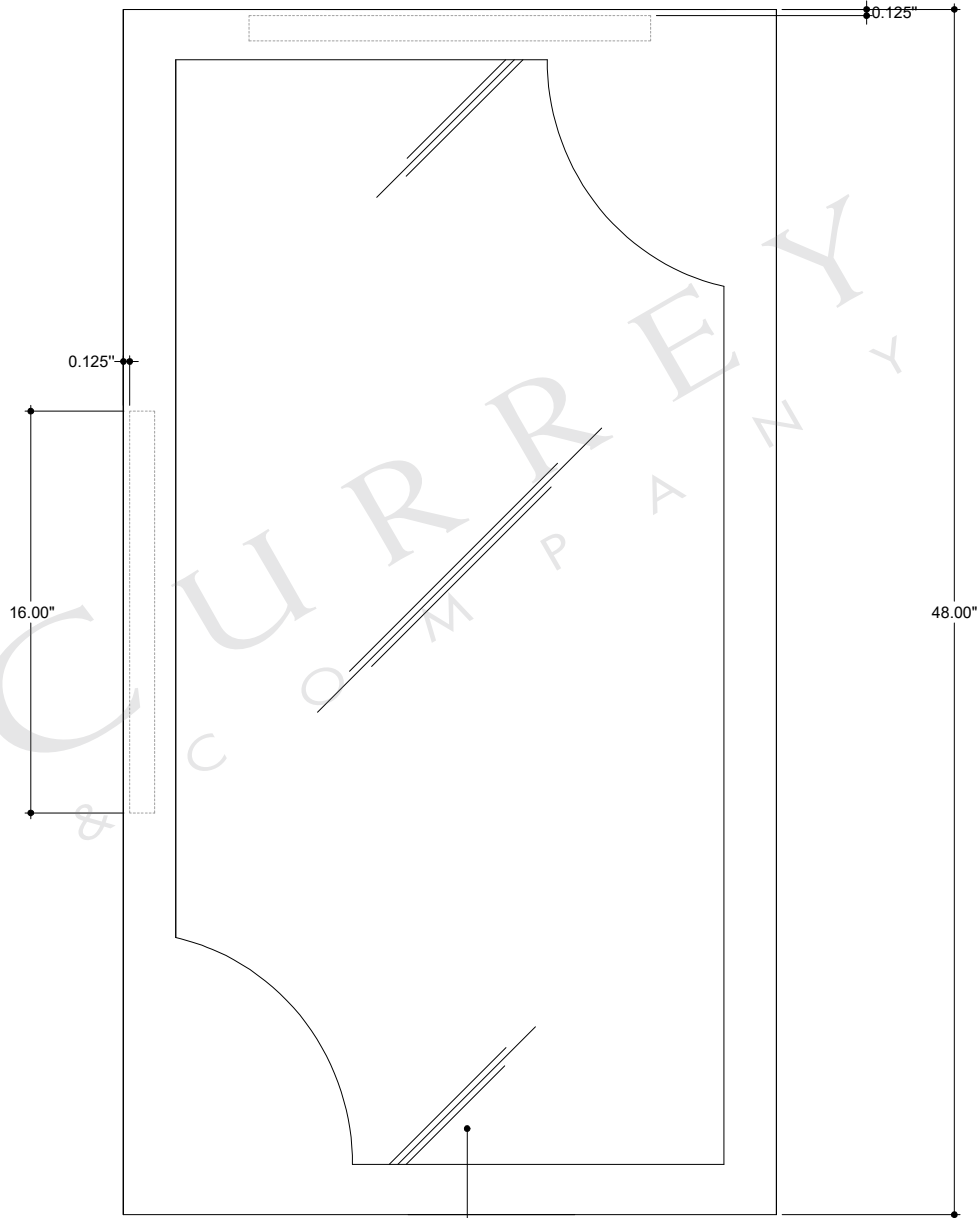

TOP VIEW

FRONT VIEW

MIRROR 44.00" x 22.00"

1000-0041

ALL WORK © 2018 CURREY & COMPANY