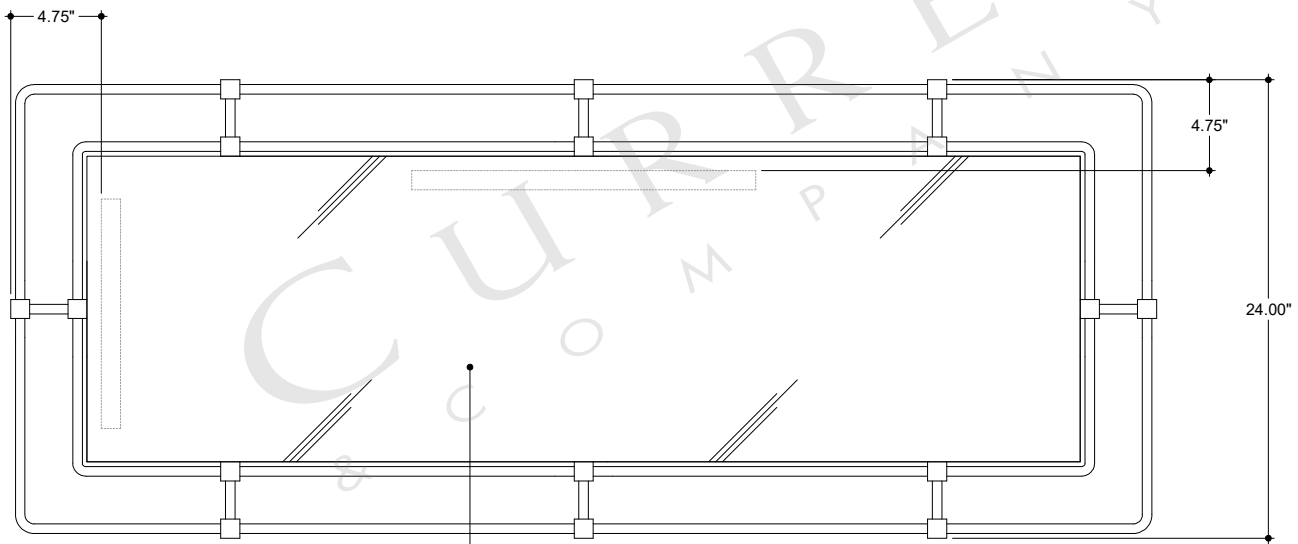

TOP VIEW

FRONT VIEW

SIDE VIEW

MIRROR 51.50" x 16.00"