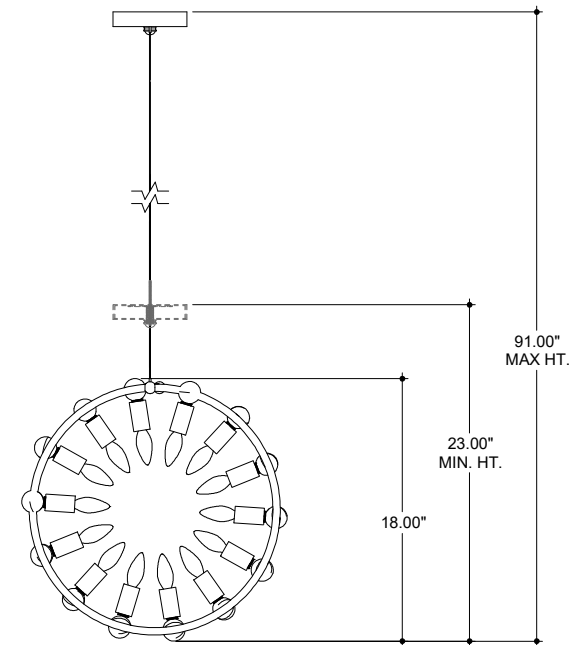

CANOPY DETAIL

9000-0504

ALL WORK © 2019 CURREY & COMPANY