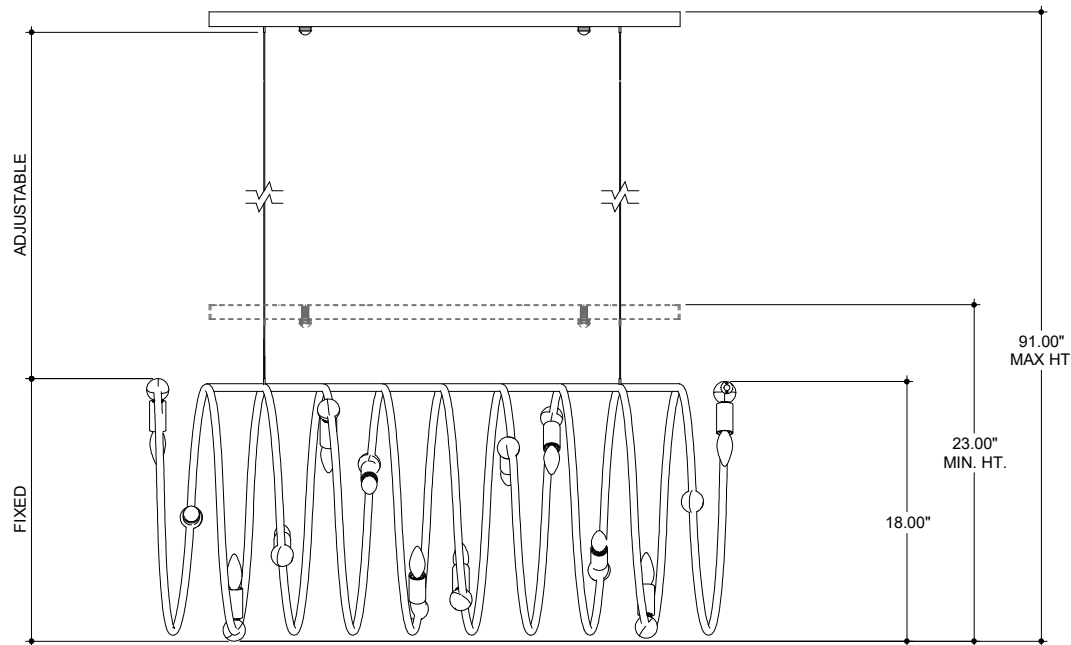

CANOPY DETAIL

9000-0504

ALL WORK © 2019 CURREY & COMPANY